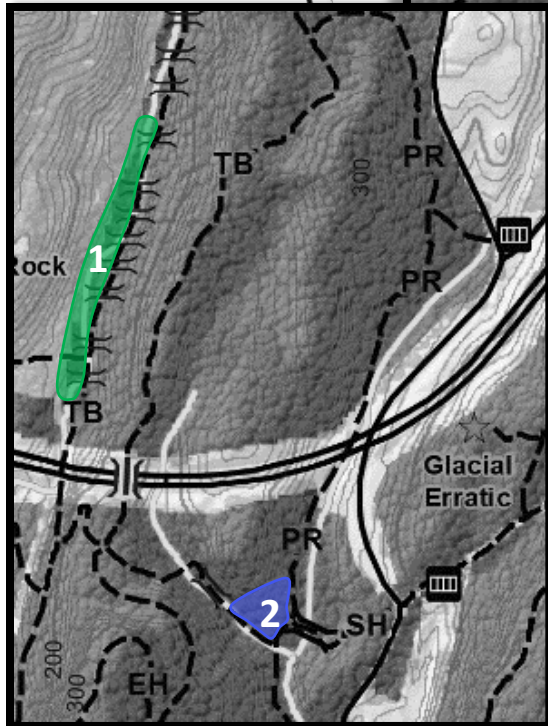

Trout lily

Wildflowers of RSPP

This map was created to highlight areas of the preserve where wildflowers have been documented. As you visit each hotspot, look for some of our loved flower species.

If you would like to contribute to our project, please post to iNaturalist under the Rockefeller project or email Rebecca.Policello@parks.ny.gov for more info

<https://www.inaturalist.org/projects/rockefeller-state-park-preserve>

Where Are the Wildflowers?

Pamphlet created by
Angelica Arocho

Species Found at Wildflower Hotspots

1 Trout Lily	5 Wild Geranium	7 Trout Lily Wild Geranium Black Cohosh
2 Dutchman's Breeches Trout Lily	6 Daisy fleabane Bloodroot Dutchman's Breeches Jack in the Pulpit Trout Lily Wild Geranium	8 New England Aster Spring beauty
3 Mayapple Dutchman's Breeches Spring beauty		9 Daylilies Rue anemone Trillium
4 Jack in the Pulpit		