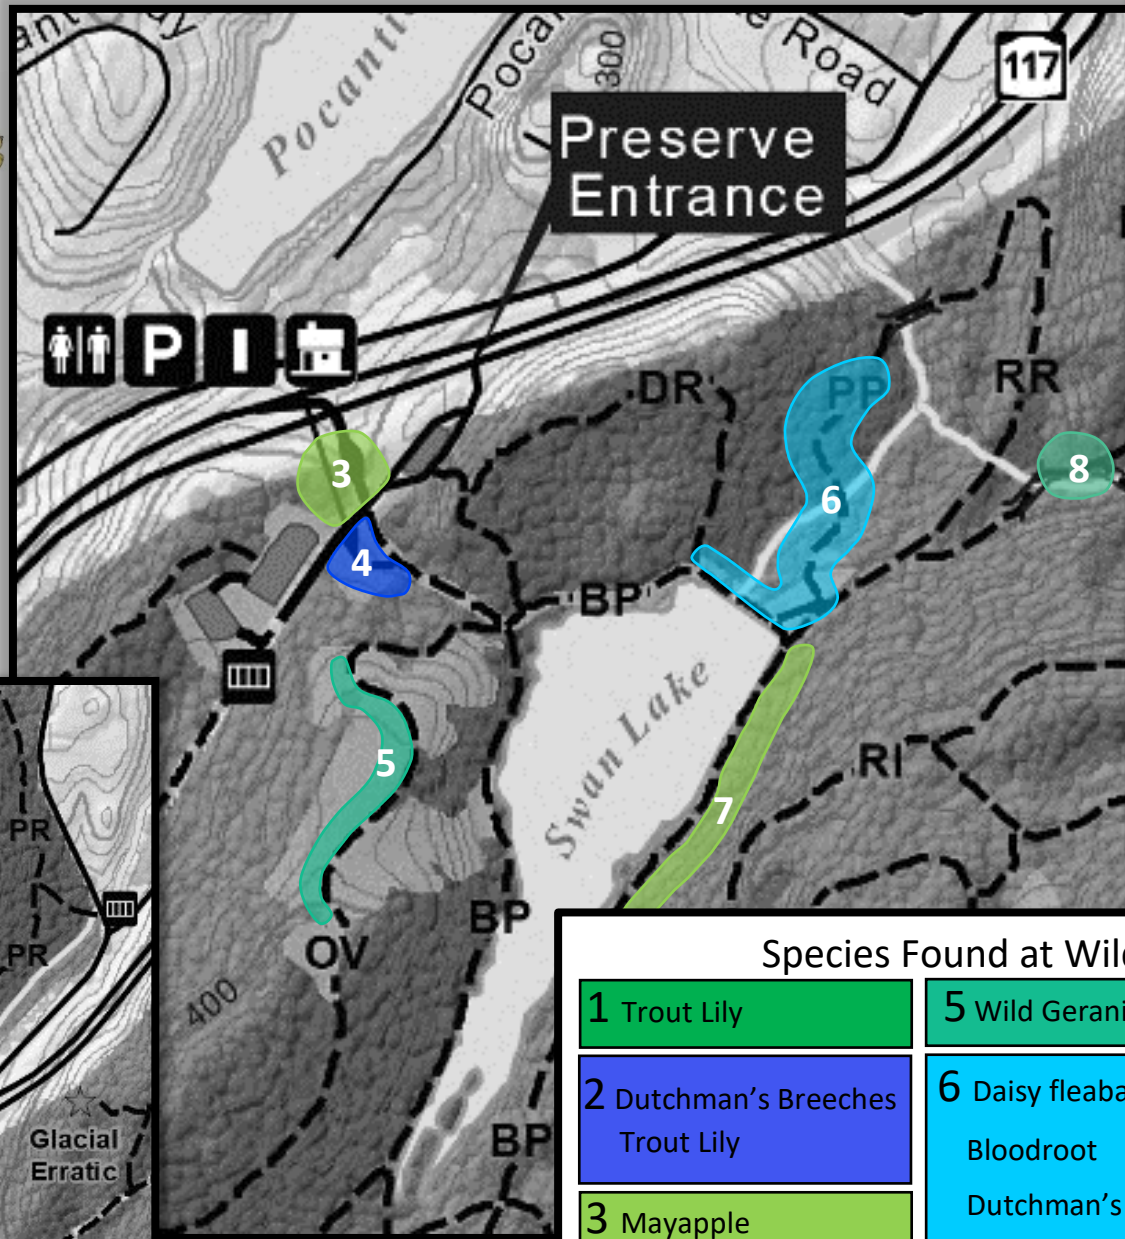

Quick Guide to Wildflowers

Bloodroot

Jack in the pulpit

Daisy fleabane

Rue anemone

Dutchman's breeches

Spring beauty

Red trillium

Trout lily

Wildflowers of RSPP

This map was created to highlight areas of the preserve where wildflowers have been documented. As you visit each hotspot, look for some of our loved flower species.

If you would like to contribute to our project, please post to iNaturalist under the Rockefeller project or email Rebecca.Policello@parks.ny.gov for more info

<https://www.inaturalist.org/projects/rockefeller-state-park-preserve>

Where Are the Wildflowers?

Pamphlet created by
Angelica Arocho

Species Found at Wildflower Hotspots

1 Trout Lily	5 Wild Geranium	7 Trout Lily Wild Geranium Black Cohosh
2 Dutchman's Breeches Trout Lily	6 Daisy fleabane Bloodroot Dutchman's Breeches Jack in the Pulpit Trout Lily Wild Geranium	8 New England Aster Spring beauty
3 Mayapple Dutchman's Breeches Spring beauty		9 Daylilies Rue anemone Trillium
4 Jack in the Pulpit		